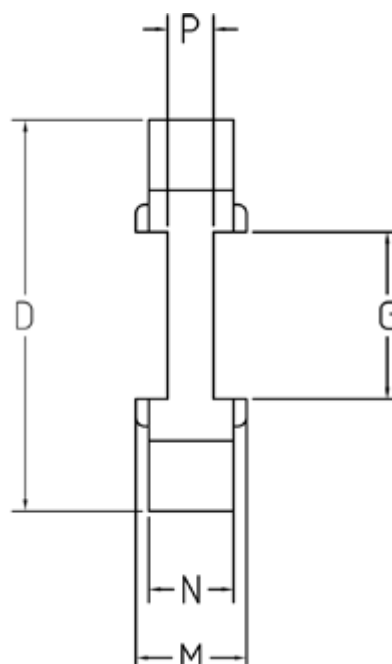

Data Sheet

Article number: 333503803

Description: Element Klonex ES7
Green Spder 64Sh D

Measures

D = 80

G = 38

M = 24

N = 18